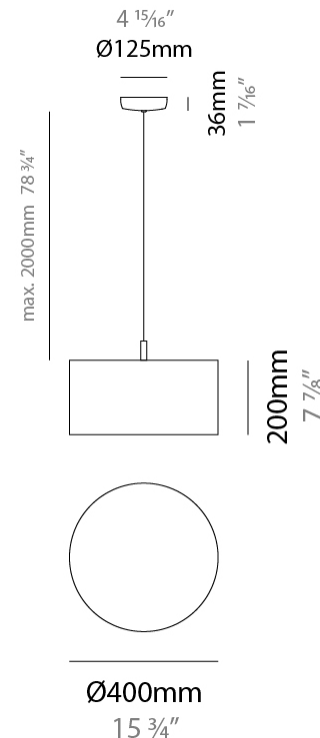

SENIA SUSPENSION

D111090-

base number Finish
Options

1. To build a product code in our configurator select the specify button on the base model # product page
2. To build a manual product code on this datasheet choose from the options listed below in blue font and add the suffix to the base model #

GENERAL

Series: Senia
Partner: Ole
Division: Design
Installation: Suspension
Product Type: Pendant
Mounting Location: Ceiling

PHYSICAL

Shape: Drum
Diameter (mm): 400
Diameter (in): 15 3/4
Height (mm): 200
Height (in): 7 7/8
Max. Overall Height (mm): 2200
Max. Overall Height (in): 86 5/8
Fixture Finish: BEI / BLK / BLU / COG / DGN / GRY / MRN / MOC / MUS / OLV / SIL / STN / TER / WHI
Holder Finish: MBK
Fixture Material: Fabric Cord / Metal
Primary Material: Fabric - Recycled
Cable Details: 2000mm Cable
Upon Request: Other fabric cord colors available upon request (see downloadable finish chart) Matte White Holder

ELECTRICAL

Number of Lamps: 1
Lamp Type: LED Retrofit
Lamp Shape: A19
Bulb Included: Bulb Not Included
Max. Wattage Per Lamp (W): 15
Lamp Base: E26
Input Voltage (V): 120
Upon Request: 277Vac / GU24

LED

OPTICAL

RATINGS AND CERTIFICATIONS

Certified By: Certified for North American Standards
IP rating: IP20

PROJECT
TYPE
SPECIFIER
QUANTITY
DATE